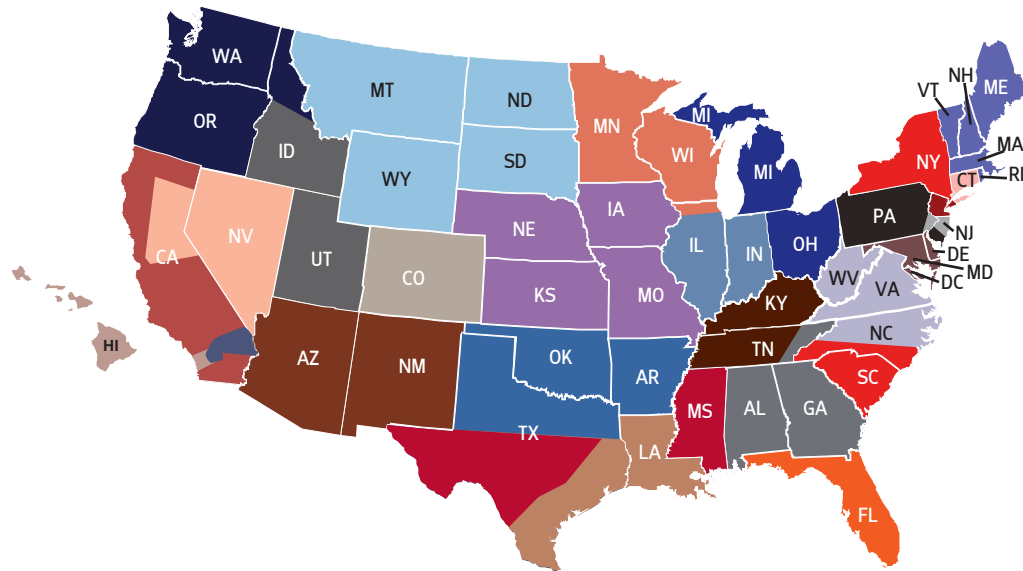

Retirement Plan Specialist Map

Always Designing for People®

SENIOR LEADERSHIP

Ross Taylor
VICE PRESIDENT OF SALES
Retirement Plan Specialist Team
314-920-1607
ross.taylor@adp.com

Mindie Swan
SALES EXECUTIVE – EAST REGION
Retirement Plan Specialist Team
949-463-1156
mindie.swan@adp.com